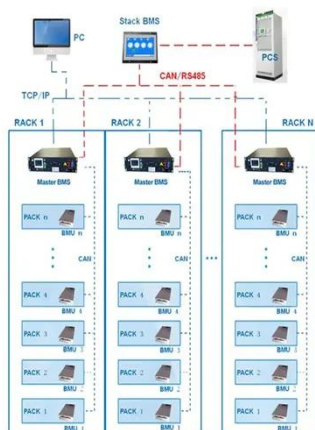

BMS Wiring Diagram