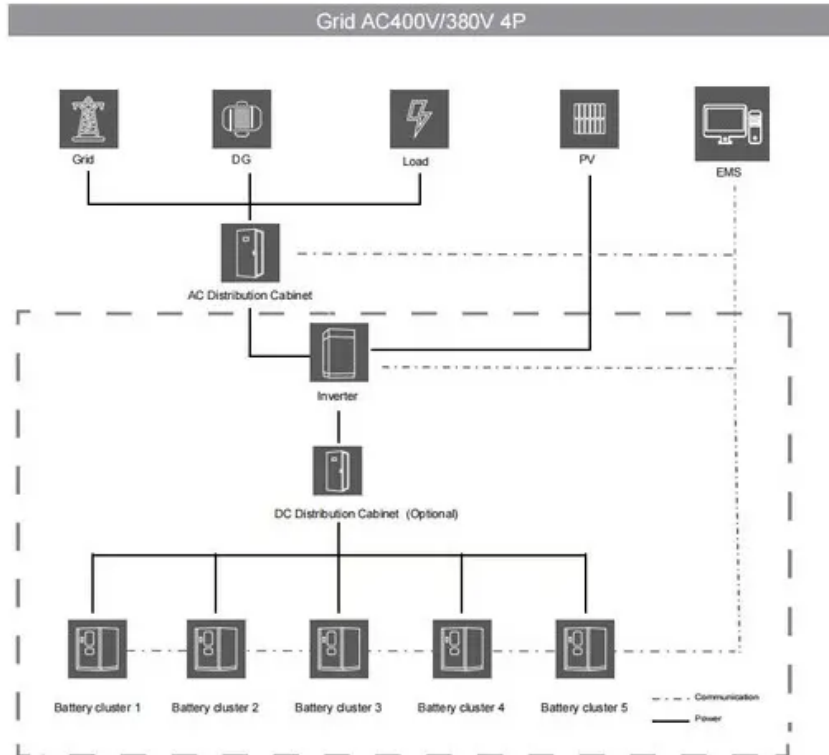

Lima outdoor telecom cabinet three-phase

Lima outdoor telecom cabinet three-phase

APPLICATION SCENARIOS

Distribution Board 3 Phase Power Cabinet 110V 220V Electrical

Distribution Board 3 Phase Power Cabinet 110V 220V Electrical Distribution Box Junction Box, Find Details and Price about Three Phase Distribution Box Outdoor Telecom Cabinet from ...

MTS9303A-HX10A2 outdoor Cabinet Power System Cabinet MTS9300A Telecom

Feature highlights: The MTS9303A-HX10A2 Outdoor Power System is designed for reliable performance with support for 220/380Vac Three-Phase or 220Vac Single-Phase input, a robust 300A capacity, ...