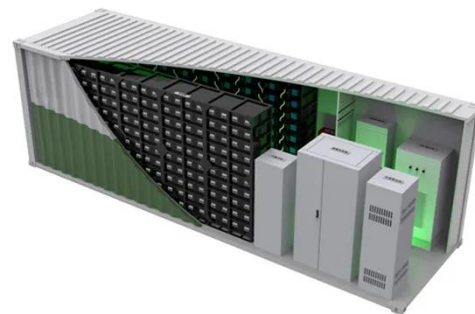

WhatsApp from Meta , Meta

WhatsApp te conecta con las personas que más te importan, fácilmente y en privado.