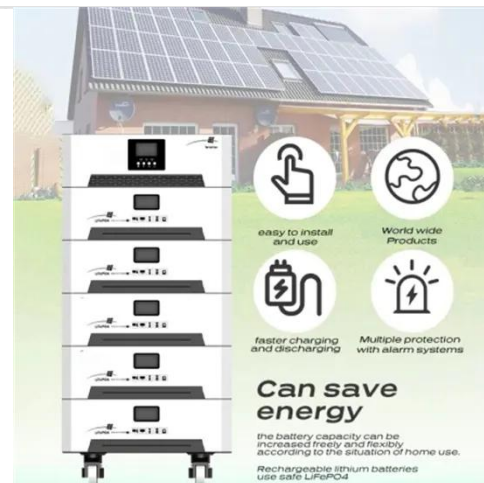

## Lpwa solar container communication station wind power

### Solar container communication station energy wind power ...

Integrated Solar-Wind Power Container for Communications This large-capacity, modular outdoor base station seamlessly integrates photovoltaic, wind power, and energy What is LZY"s mobile solar ...

## Solar container communication station wind power ...

This large-capacity, modular outdoor  
base station seamlessly integrates  
photovoltaic, wind power, and energy

storage to provide a stable DC48V power supply and optical distribution. Perfect Create ...

### Technology of wind power in container communication ...

Theoretically, the potential of solar and wind resources on Earth vastly surpasses human demand 33, 34. In our pursuit of a globally interconnected solar-wind system, we have focused solely on the ...