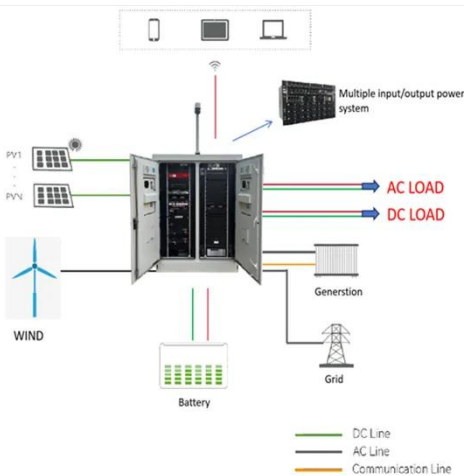

Make a communication base station battery station cabinet

Make a communication base station battery station cabinet

Pole-Type Base Station Cabinet , Efficient Energy Solutions for

Discover the Pole-Type Base Station Cabinet with integrated solar, wind energy, and lithium batteries. Designed for seamless installation and remote monitoring, this energy-efficient cabinet ensures ...

base station - Hackaday

His software allows the user to create a functioning analog base station for several retro phone networks used in Europe and the United States, such as AMPS, TACS, NMT, Radiocom, and ...