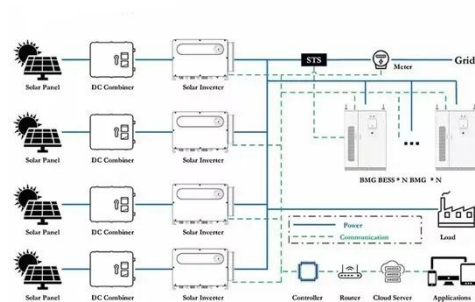

Energy storage system container 1MWh 250kw LifePo4 (LFP) battery

...

Hvpack energy storage system container uses standard battery modules, PCS modules, BMS, EMS and other systems to form standard containers to build large-scale grid-side energy storage projects. The ...

Hitek Energy Portable 250kw 300kw 1MW 500kwh 600kwh 2mwh Ess ...

1000V level DC to DC solar charge controller, used together with ATESS PCS and Bypass for large scale solar projects. Bypass cabinet is designed to be used together with bidirectional battery ...

SunArk 250KW 500KWH 20FT BESS Energy Storage System For ...

SunArk energy storage containers provide a convenient, flexible, and

reliable solution for deploying and managing battery storage systems, offering numerous benefits for a wide range of applications.

IG250_6090_Container_Brochure

Utilizes John Deere's 9.0 liter engine, rated at 250kW Prime and 275kW Standby. Electronically controlled, turbocharged, and Air-to-Air aftercooled, this heavy duty engine is able to produce high ...