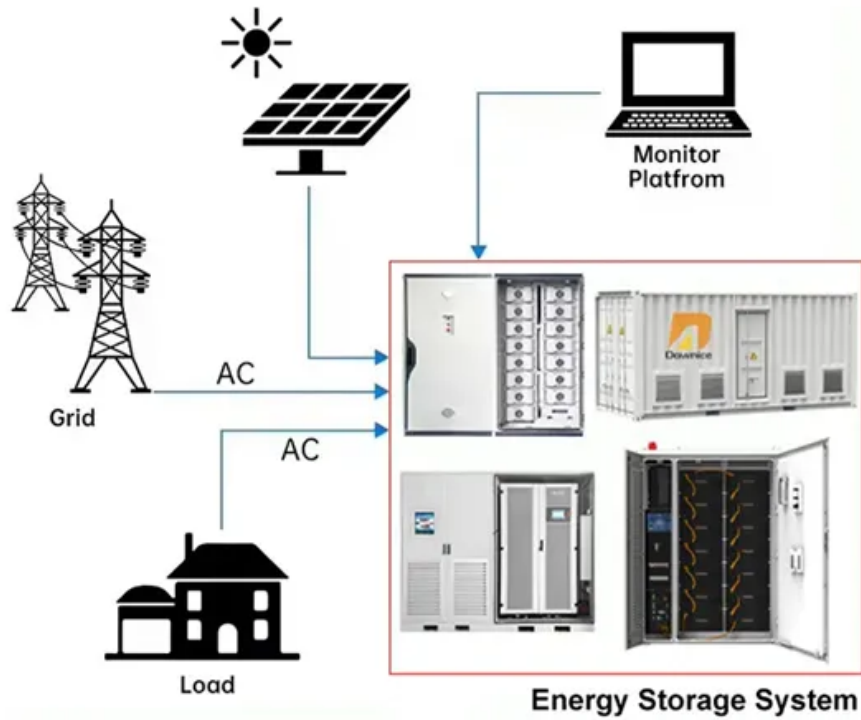

Male Folding Container 250kW

DISTRIBUTED PV GENERATION + ESS

Male Folding Container 250kW

250 kW 575 kWh Battery Energy Storage System , Aggreko US

A complete mid-node battery energy storage system (BESS) with everything you need included in one container - Our 250 kW/575 kWh battery solutions are used across a wide variety of sectors to

...

BSI-Container-20FT-250KW-860kWh

With a power output of 250KW and 860kWh of lithium battery storage, this system is designed for intensive operations where space, mobility, and reliability are top priorities.

Reliable Power Solutions with Versatile solar folding container 250kw

About solar folding container 250kw The solar folding container 250kw is a crucial component in the realm of renewable energy, specifically within energy storage systems. These containers are ...

IG250_6090_Container_Brochure

Utilizes John Deere's 9.0 liter engine, rated at 250kW Prime and 275kW Standby. Electronically controlled, turbocharged, and Air-to-Air aftercooled, this heavy duty engine is able to produce high ...