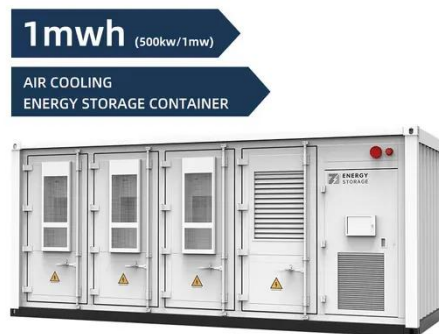

Outdoor Telecom Enclosure

Our outdoor telecom enclosures offer superior protection with IP65/IP66 weatherproof ratings, constructed from premium stainless steel or aluminum. Available in multiple rack sizes (18u-47u), ...