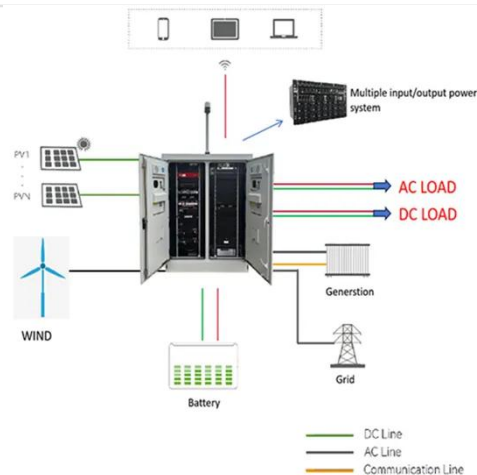

What Is Metal-Clad Switchgear? A Complete Guide

Whether you're an electrical engineer, facility manager, or simply researching options for your project, this guide will help you understand how metal-clad switchgear can benefit your power ...