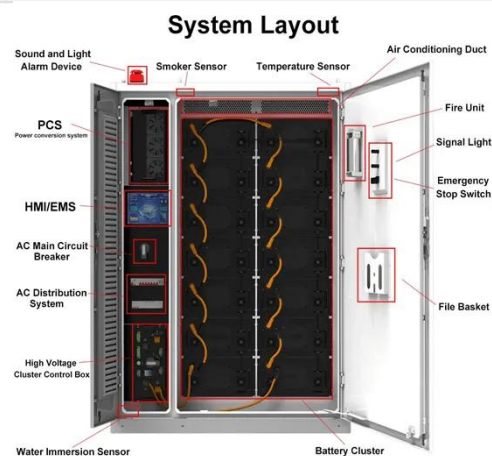

Outdoor Cabinet Energy Storage System (Air-Cooled) - Modular ...

The ELECOD Outdoor Cabinet Energy Storage System (Air-Cooled) is a highly efficient and scalable energy storage solution, designed for use in microgrid scenarios such as commercial, industrial, and ...

ESS-GRID FlexiO Series 500kW 1MWh Battery Microgrid Outdoor ...

Upgrade to ESS-GRID FlexiO 500kW 1MWh outdoor energy storage with expandable DC and AC-side capabilities, perfect for microgrids, commercial, and industrial sites.