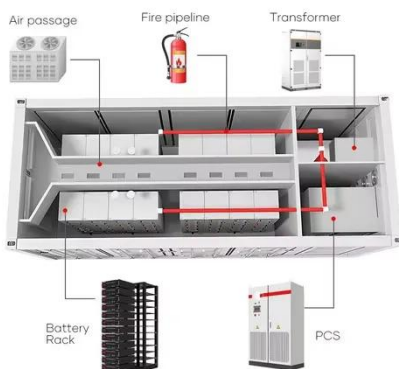

Generator Belt Mitsubishi

Select from an extensive selection of the generator belt mitsubishi at excellent prices. In order to make the right choice, consider factors such as belt dimensions and the type of section to use.