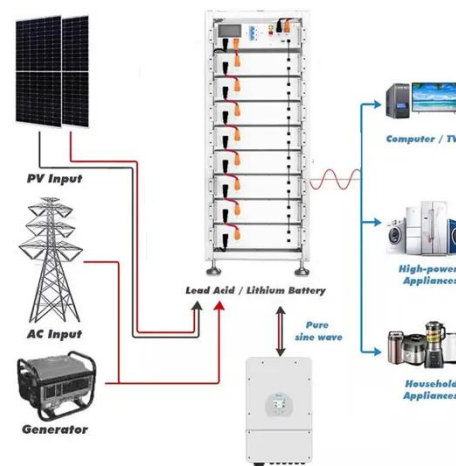

### GSL Energy 1MWh-5MWh BESS Battery Container ...

GSL Energy's 1MWh-5MWh Battery Energy Storage System (BESS) in a 20FT ...

### 1MWh battery storage container

Housed in a standard 20-foot container, the 1 MWh BESS offers exceptional power density in a space-efficient design. Whether deployed at a solar or wind farm, commercial facility, or remote construction ...

**ESS**

**1MWh 5MWh 10Mwh ESS Container Energy Storage System**

uses standard battery modules, PCS modules, BMS, EMS and other systems to form standard containers to build large-scale grid-side energy storage projects. The standardized 40ft container ...