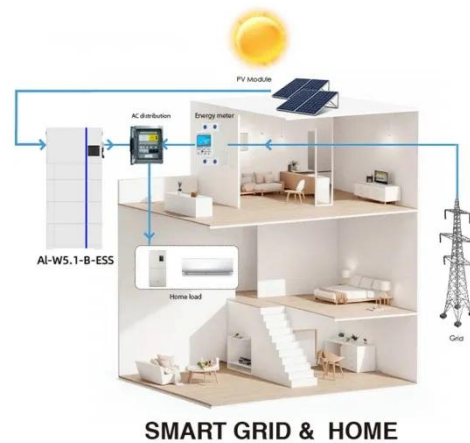

1 KVA Portable Power Distribution Spiderbox - 230V to 24V 1-Phase - (2) 332R6W Outlets, 10' 12/3 SOOW Cord w/ 316P6W Plug, Powder Coated Steel, NEMA 3R $12495.08