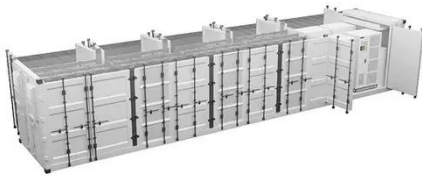

advantages of this cutting-edge mobile energy storage cabinet and why it stands as the perfect answer for both civil and commercial power ...

Home , Moodle

Community update Made for Moodlers Edit Mode is our monthly newsletter that brings together practical tips, clever hacks, and stories from the Moodle community. Each issue shares small ideas with big ...

Cabinet Energy Storage System , VREMT

Discover our high-efficiency, modular battery systems with zero capacity loss and rapid multi-cabinet response. Ideal for industrial, commercial, and emergency applications, our solutions offer remote ...