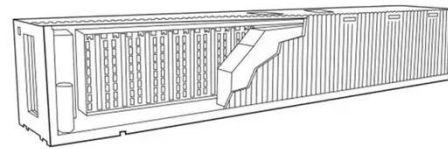

19-Inch Lithium Battery Cabinets for 4G/5G - KDST

Ensure continuous communication with our 19" lithium battery cabinets, built for reliable power at base stations.

Modular Base Station Lithium Cabinet: Redefining Mobile Network

...

As global mobile data traffic surges by 35% annually, network operators face a critical challenge: How can modular base