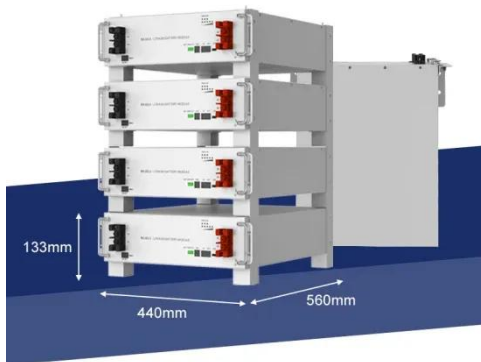

and flexible to support your application

...

Modular Lithium Battery Systems for Scalable Telecom Deployments

Discover scalable modular lithium telecom battery systems designed for telecom operators to achieve reliable, cost-efficient, and future-ready network power solutions.