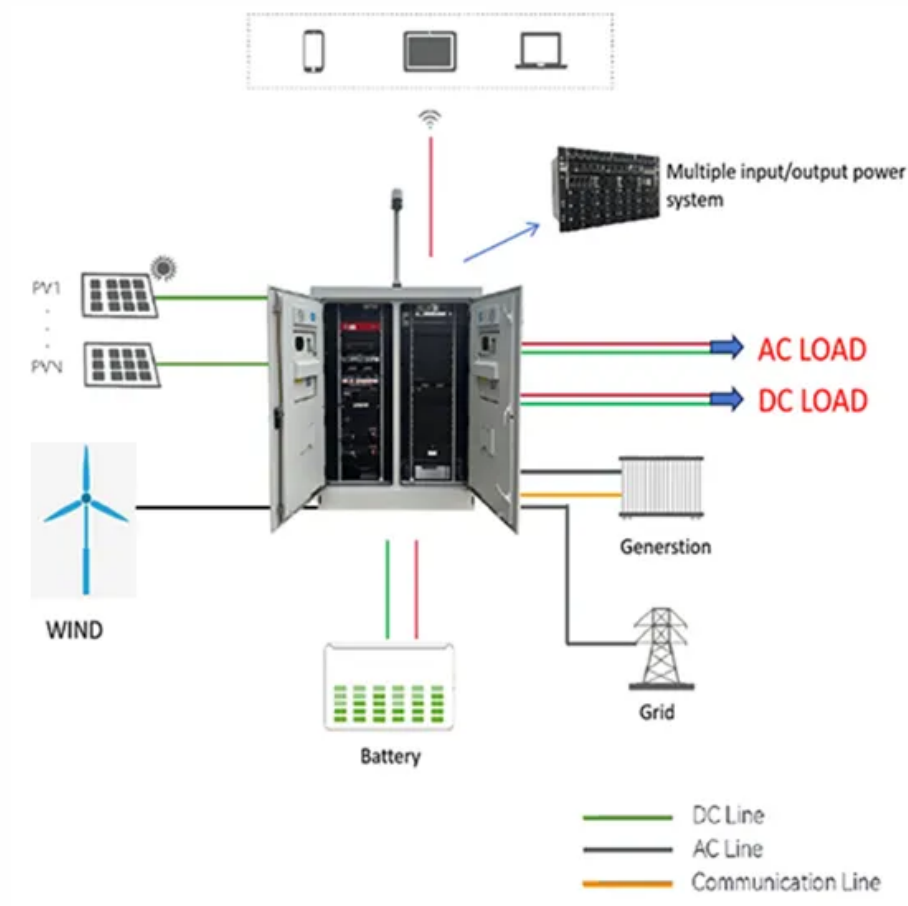

# Modular vertical battery cabinet for field operations

### Battery Rack Cabinet , Telecom Battery Rack , Seismic Battery Racks

Charles Indoor Battery Racks (CIBR) are modular, seismic Zone 4 rated (GR-487 certified) battery rack systems designed to fit the footprint of VRLA batteries from a variety of battery manufacturers or Saft ...