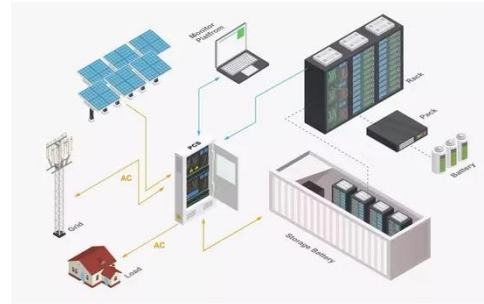

Naypyidaw integrated energy storage cabinet 20kW

Naypyidaw integrated energy storage cabinet 20kW

Energy Storage Cabinet Outdoor 20KW 50KWh/ 30KW 60KWh

This energy storage cabinet is a PV energy storage solution that combines high-voltage energy storage battery packs, a high-voltage control box, an energy storage PV inverter, BMS, cooling systems (an ...

Integrated Energy Storage Cabinet

The Cabinet offers flexible installation, built-in safety systems, intelligent control, and efficient operation. It features robust lithium iron phosphate (LiFePO4) batteries with scalable capacities, supporting on ...

20 kWh Energy Storage System with Integrated Battery and Inverter

No reviews yet Product descriptions from the supplier Highlights at a glance High Energy Capacity: Supports up to 20 kWh energy storage for efficient power management. Expandable Design: ...

Integrated energy storage cabinets

To use an integrated energy storage cabinet, install batteries and related equipment into designated compartments. The cabinet provides a centralized and secure storage solution for energy storage ...