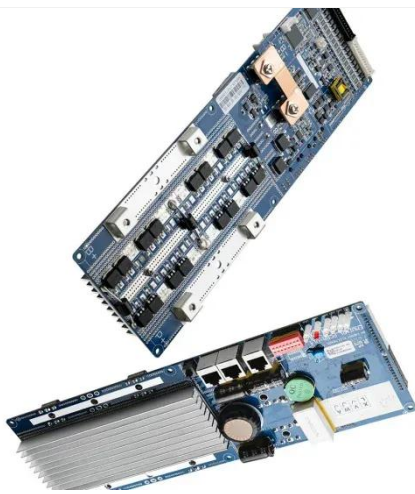

To use an integrated energy storage cabinet, install batteries and related equipment into designated compartments. The cabinet provides a centralized and secure storage solution for energy storage ...

Energy Storage Cabinets: Key Components, Types, and Future ...

Energy storage cabinets help in balancing energy supply, improving grid stability, and offering backup power during outages. They are crucial in managing energy from renewable sources, ...

Naypyidaw 20kW Energy Storage Solutions: Powering Myanmar's ...

Discover how 20kW energy storage systems are transforming power reliability and sustainability in Naypyidaw - and why businesses and households are rapidly adopting this technology.