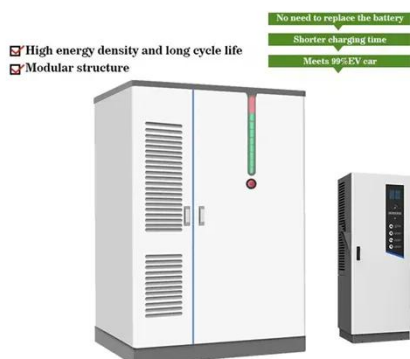

Naypyidaw integrated energy storage cabinet 20kW

Naypyidaw integrated energy storage cabinet 20kW

Energy Storage Cabinet Outdoor 20KW 50KWh/ 30KW 60KWh

This energy storage cabinet is a PV energy storage solution that combines high-voltage energy storage battery packs, a high-voltage control box, an energy storage PV inverter, BMS, cooling systems (an ...

Integrated Energy Storage Cabinet

The Cabinet offers flexible installation, built-in safety systems, intelligent control, and efficient operation. It features robust lithium iron phosphate (LiFePO4) batteries with scalable capacities, supporting on ...

20 kWh Energy Storage System with Integrated Battery and Inverter

No reviews yet Product descriptions from the supplier Highlights at a glance High Energy Capacity: Supports up to 20 kWh energy storage for efficient power management. Expandable Design: ...

Integrated 20kWh Lithium Iron Phosphate Battery Cabinet Energy ...

Key attributes System Voltage 51.2 V

Output Power Range 20-30KW Grid connection Off grid Battery Type LiFePO4 Place of Origin shandong System Type Wall-Mounted Type All-In-One ...