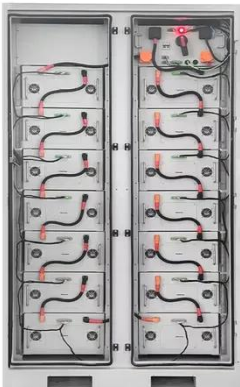

To Strive forward No Energy Waste

- ✓ All in one
- ✓ 100~215kWh High-capacity
- ✓ Intelligent Integration

Outdoor Telecom Cabinet Solutions

Outdoor Battery Cabinets are specifically designed to house and protect batteries used in outdoor telecom installations. These cabinets play a crucial role in providing backup power supply ...

Customized Battery Energy Storage Solutions for Naypyidaw: ...

As Myanmar's administrative capital grows, Naypyidaw battery energy storage box customization has become critical for balancing energy demand with renewable integration.