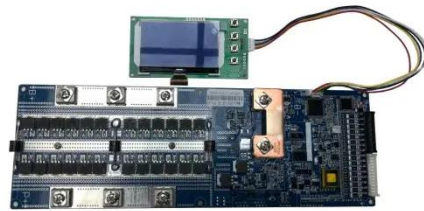

BATTERY CABINETS CATALOGUE

The construction characteristics of the recombination type lead-acid electric accumulators (valve-regulated hermetic accumulators); the absence of acid fumes and the virtual absence of gaseous ...