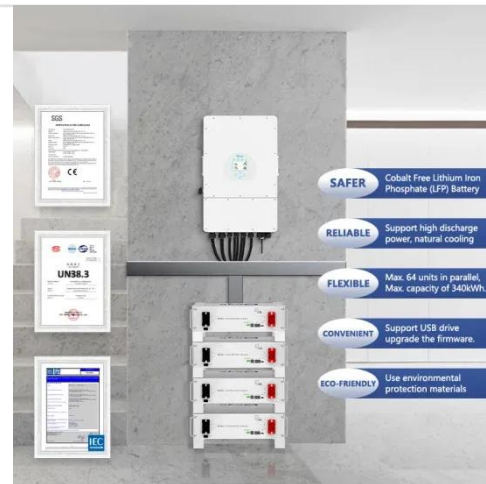

HDC Network Cabinet, 42U, Black

Full-size cabinet that is configurable with an intelligent online configuration tool for mistake-free design and easy ordering.