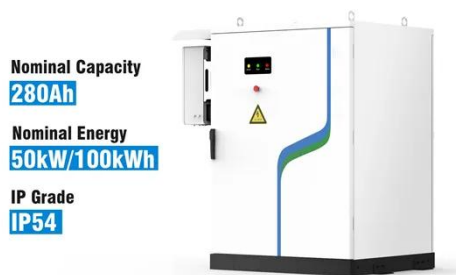

Vertiv(TM) EnergyCore, Lithium Ion Battery Cabinet

The Vertiv(TM) EnergyCore Li5 and Li7 battery systems deliver high-density, lithium-ion energy storage designed for modern data centers. Purpose-built for critical backup and AI compute loads, they ...