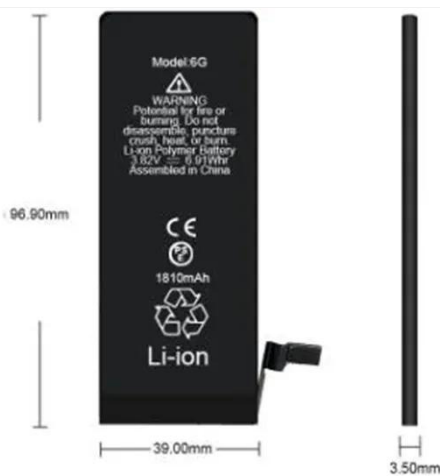

Amazon : Renogy 100W Solar Panel

N-Type, 12V 100 Watt Solar ...

Built to Last - Equipped with IP65 protection, this 100w solar panel is designed to endure snow, rain, and heat for decades. With low-iron tempered glass and corrosion-resistant aluminum frames, it ensures ...