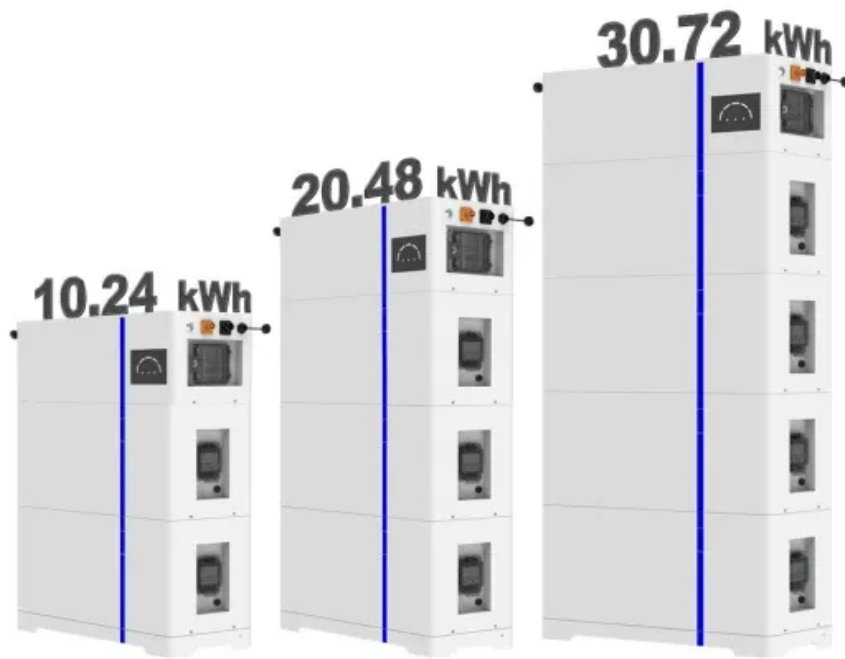

Northwest Solar Power Array

ESS

Northwest Solar Power Array

Orange County solar array in Apopka celebrates a one-year milestone

Orange County officials gathered to commemorate the one-year milestone for the county's largest ground-mounted solar array, which is located at the Northwest Water Reclamation ...

Solar Arrays

Construction of the two-megawatt solar installation began in 2019 and concluded in early 2024. The array will generate up to 60% of the facility's power and save over \$400,000 per year.

Pacific Northwest Solar Myths and the Real Facts