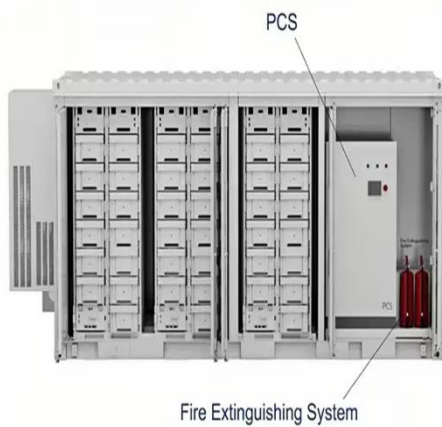

Outdoor Cabinet

Looking for a versatile outdoor energy storage solution? Check out our 30 kW/90 ...