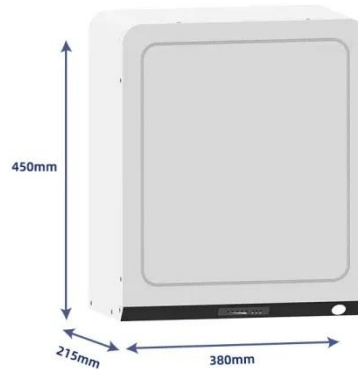

Products - Outdoor Base Station Cabinets & Energy Storage Systems

Outdoor cabinets from Huijue are engineered to maintain internal stability even under rapidly changing external temperatures, direct solar radiation, or high humidity.