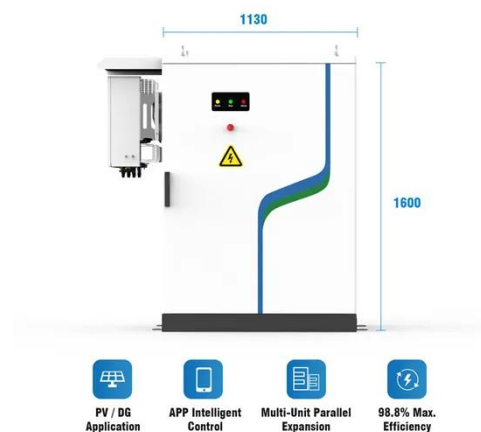

200KWh Outdoor Cabinets energy storage system

Our 200KWh outdoor cabinet energy storage system features a battery pack system enclosure with triple fire protection. With independent relay protection and battery-level thermal monitoring, you can ...