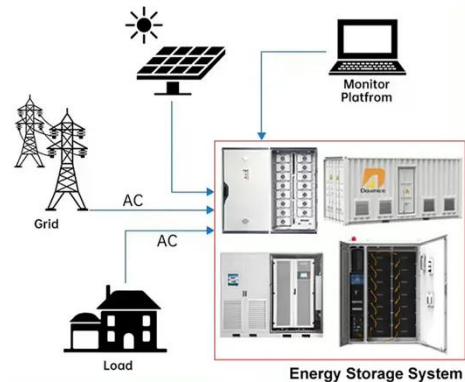

Outdoor telecom cabinet dc power for chemical plants

Higer conversion efficiency

CAN/RS485/WIFI/4G
Blue tooth communication

20 Kwh

30 Kwh

50 Kwh

Thick shell, well protection for inside cells

BMS customization supported

Designed with durability and environmental protection in mind, these enclosures are ideal for industries such as telecommunications, energy storage, power distribution, and outdoor monitoring systems.

Eaton DC Power Solutions ORC(TM)

Roadside Telecom Equipment ...

ORCTM Roadside Telecom Equipment Enclosures nge of solutions for DC power, battery backup and equipment mounting. The ORC houses DC power, batteries and equipment. Marine grade aluminium ...

DISTRIBUTED PV GENERATION + ESS

Purcell Systems , Equipment Enclosures & Cabinets

Purcell Systems specifically addresses operators and service providers' needs for durable equipment enclosures and modular cabinets, indoors and outdoors.