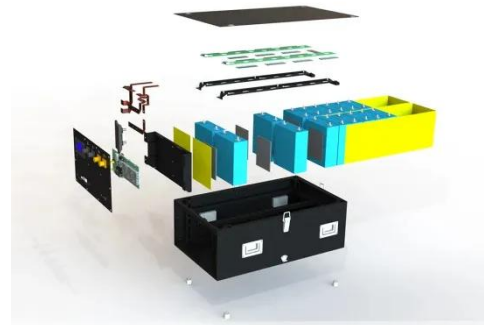

Telecommunication Shelters & Enclosures

Telecom shelters protect communication equipment and your network reliability from a variety of elements and threats, including extreme temperature changes, moisture, strong winds, fire, and high ...