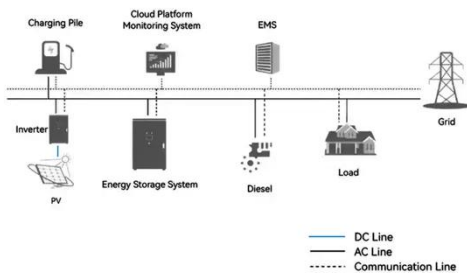

System Topology

Panama power cabinet energy storage

PCS and fire protection system. Fast power response, supporting virtual power plant, gr energy storage converter and battery. At the same time, PCS-8812 is distributed and cluster coordinated through ...

Panama Energy Storage Power Supply Chassis

Panama is currently connected to Costa Rica via a 300 MW transmission line. A 400 MW high-voltage direct current (HVDC) interconnector with Colombia is

expected to be commissioned by 2022.

Panama Power Supply System to AIDC , Solutions

Panama provides a robust, renewable-powered electricity supply perfectly suited for AI data center operations, featuring strategic connectivity, a stable grid, competitive pricing, and a favorable ...

Panama City On-Board Energy Storage Power Supply: Powering the ...

Enter on-board energy storage power

supply systems--the unsung heroes keeping everything from electric buses to cargo ships humming. Think of them as the Swiss Army knives of ...