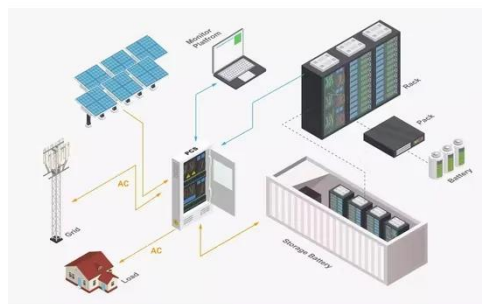

System Topology

Panama power cabinet energy storage

PCS and fire protection system. Fast power response, supporting virtual power plant, gr energy storage converter and battery. At the same time, PCS-8812 is distributed and cluster coordinated through ...

Panama power cabinet energy storage

Introducing GSL Energy's latest innovation in energy storage: a 928kWh system installed in Panama, designed for reliability and flexibility in commercial and industrial settings.

Panama Energy Storage Power Supply Chassis

Panama is currently connected to Costa Rica via a 300 MW transmission line. A 400 MW high-voltage direct current (HVDC) interconnector with Colombia is

expected to be commissioned by 2022.

928kWh Commercial & Industrial Energy Storage System at GSL Energy ...

On Decem, GSL Energy installed a new 928kWh commercial and industrial energy storage system at its Panama site. This system, designed for both grid-connected and off-grid applications, ...