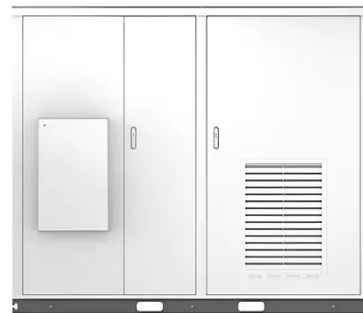

Outdoor Telecom Cabinets & Enclosures , NEMA-Rated

Whether you need a compact fiber distribution unit or a large UPS enclosure, each outdoor telecom box can be configured to support integrated power, fiber optic, and data systems within our facility.