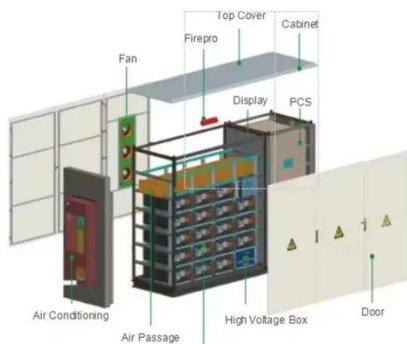

How to install color steel tile solar energy , NenPower

Color steel tiles, known for their durability and aesthetic appeal, provide an excellent substrate for solar panels. However, the intricate task of installation requires precision and a holistic understanding of ...