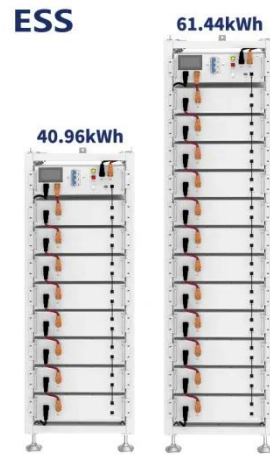

This guide explores how 220V inverters optimize solar power conversion, reduce energy costs, and adapt to residential/commercial applications. Discover industry trends, real-world use cases, and ...