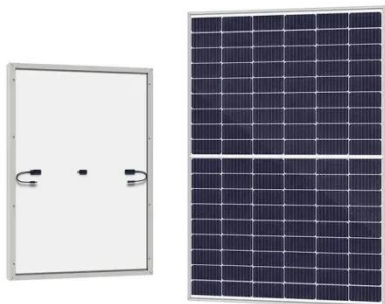

Microgrid System Outdoor Cabinet Type 20kwh 40kwh 50kwh 100kwh

Togo Solar Outdoor Energy Storage Cabinet Hybrid Type Equipped with a robust 15kW hybrid inverter and 35kWh rack-mounted lithium-ion batteries, the system is seamlessly housed in an IP55-rated ...

19" cabinet for outdoor / industrial areas with IP55 ...

19" cabinet for outdoor / industrial areas with IP55 protection P/N: RIO-XX-CYY

Height

INSTALLATION OF CABINET TYPE ENERGY STORAGE SYSTEM ...

Standardized plug-and-play designs have reduced installation costs from \$85/kWh to \$40/kWh since 2023. Smart integration features now allow multiple industrial systems to operate as coordinated ...

IP55 Weatherproof Enclosures , IP55 Outdoor Aluminum Enclosures

Outdoor integrated cabinet is well suited for power equipment, batteries, telecom gear, all integrated into a robust, economical package. The cabinet contains internal mounting rails, which allow installation ...