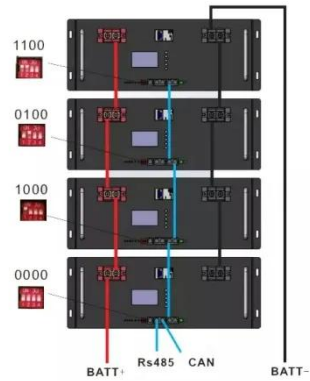

coordinated virtual power plants,
increasing revenue potential by 25%
through peak shaving and grid services.