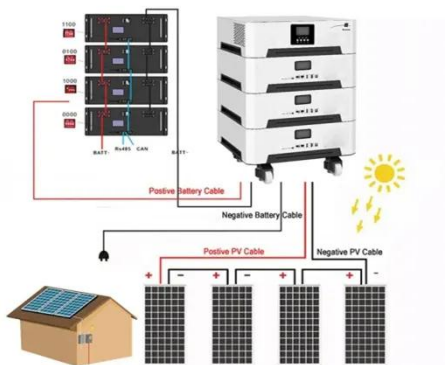

PORT-AU-PRINCE, Sept 3 (Reuters) - Haitian state-owned power firm Electricite d'Haiti (EDH) said on Tuesday that output at Peligre, the Caribbean nation's largest hydroelectric plant, was

Port USB ne fonctionne pas sous windows 10