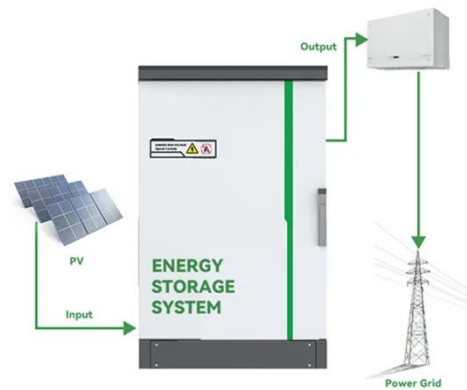

Port moresby outdoor communication battery cabinet integrator

Port moresby outdoor communication battery cabinet integrator

Smart Grid Integration Port Moresby

Renewable Integration and Energy Storage: We design systems that allow seamless integration of solar, wind, and battery storage into the grid, optimizing energy availability and reducing reliance on diesel ...

...

This article explores the latest battery technologies tailored for Papua New Guinea's capital, including cost-effective options, solar integration strategies, and maintenance best practices.

Telecom Cabinet with Integrated Power & Battery for Reliability

The Power and Battery Integrated Cabinet combines power supply units and battery storage into a compact, weatherproof outdoor enclosure. Designed for telecom base stations, off-grid systems, and ...

Telecom System Integration and Outdoor Network Enclosures for ...

Port Moresby Outdoor Communication Battery Cabinet Electric Box

This 100KW 215KWH C& I BESS cabinet adopts an integrated design, integrating battery cells, BMS, PCS, fire protection system, power distribution system, thermal management system, ...