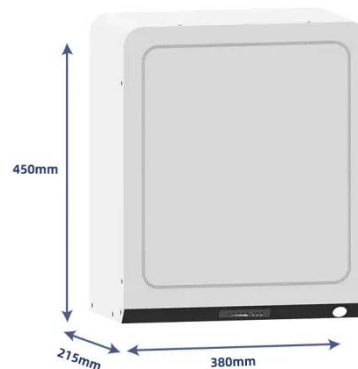

Weatherproof Outdoor Electrical Enclosures , Durable Outdoor ...

Discover AZE Telecom's weatherproof outdoor electrical enclosures and durable outdoor cabinets. Protect your electrical and telecom equipment from harsh environments with our IP-rated, ...