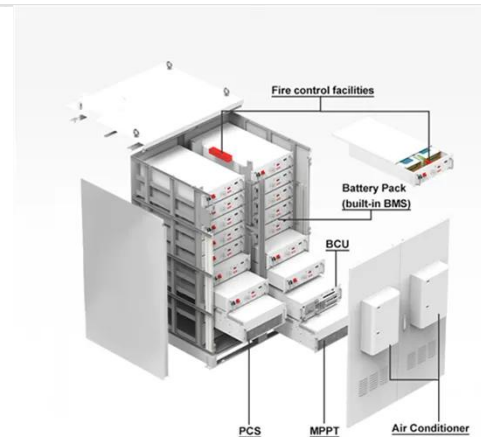

Power 5G base station speed up

Power 5G base station speed up

5G Base Station Power Upgrade: Custom Rectifier Module Solutions for

5G base stations need much more power than 4G, requiring upgraded power solutions to handle higher energy demands safely and efficiently. Choosing the right cabinet type--outdoor, indoor, or ...

Selecting the Right Supplies for Powering 5G Base Stations ...

These tools simplify the task of selecting the right power management solutions for these devices and, thereby, provide an optimal power solution for 5G base stations components.

The Critical Role of Redundant Power Design in 5G Base Stations

With 5G base station power consumption increasing significantly and service scenarios constantly expanding, redundant power capacity is no longer optional--it is a key factor determining whether ...