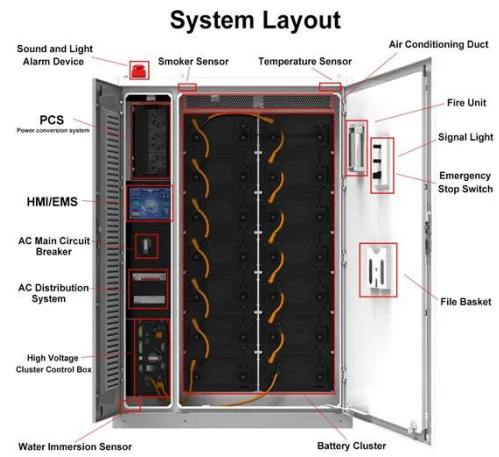

and ensure the continuous ...

Contact Us

For catalog requests, pricing, or partnerships, please visit:
<https://scelto.co.za>