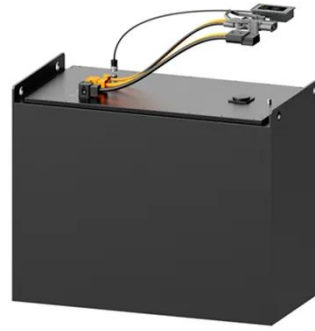

Contact Us

For catalog requests, pricing, or partnerships, please visit:
<https://scelto.co.za>