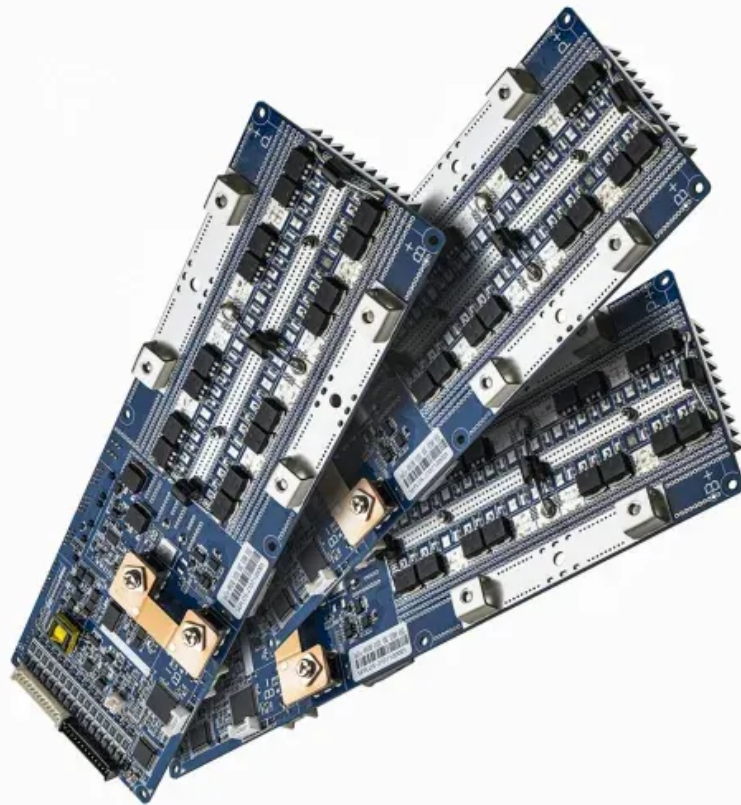

## Power plant wind resistant rolling shutter door wholesale

---

### Wind resistant rolling shutter door-TID GROUP

TID Wind resistant rolling shutter doors have been certified by SGS for wind resistance, reaching the European Class 5 level and capable of withstanding wind pressures greater than 3000Pa.

### ROLLING SHUTTER DOOR Wuxi Xufeng Door Industry ...

The windproof rolling shutter door is made up of key components such as the curtain panel, wind-resistant wheels, windproof track, door-opening mechanism, and more.