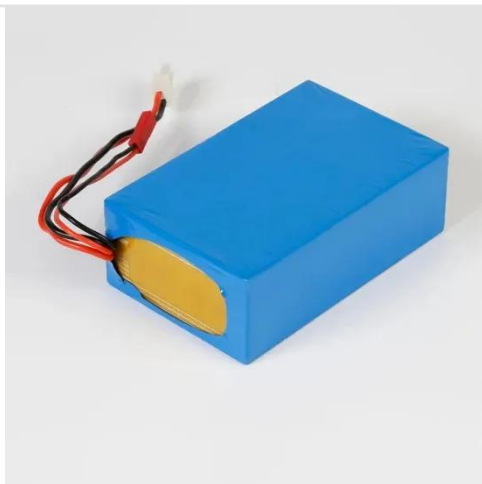

Wind Resistant Automatic Steel Rolling Door Garage Shutter ...

Steel roller shutter door is made of high quality galvanized steel, the door curtain structure is strong, with excellent anti-theft, windproof and durable performance.