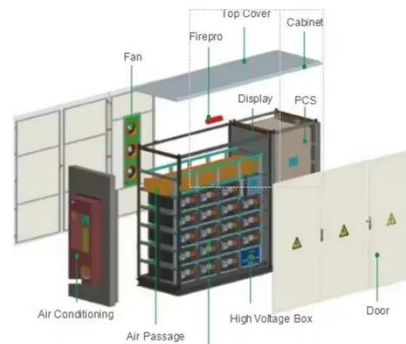

Cabinet Kit provides a complete solution for organizing your network equipment. This 12U, 600mm deep wall-mountable cabinet includes a 2-way fan for cooling, ...