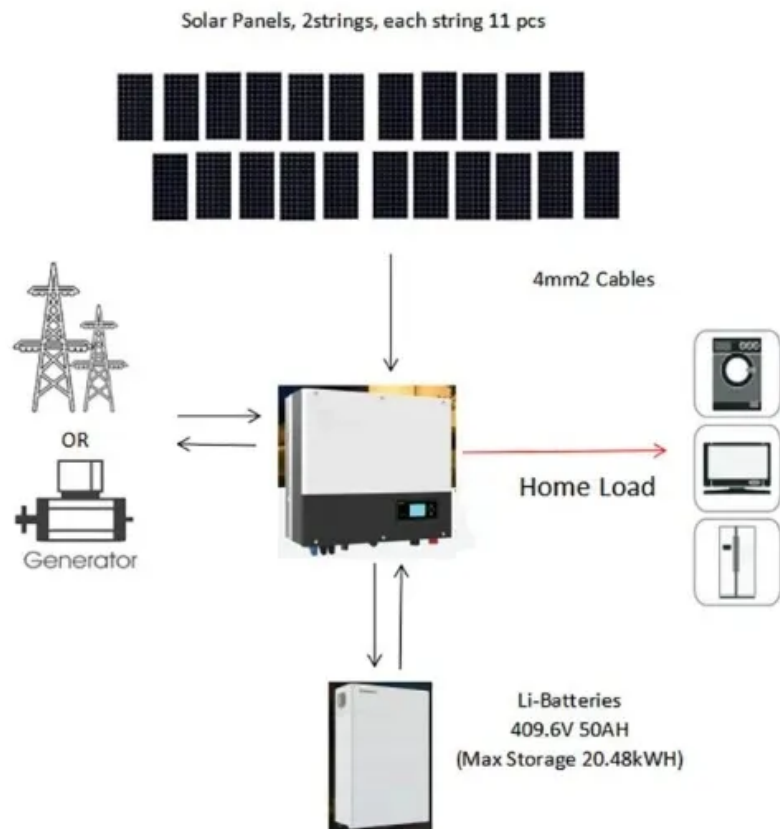

Price of 100kWh Battery Cabinet for Substations in Indonesia

Price of 100kWh Battery Cabinet for Substations in Indonesia

Baterai BESS, Penyimpanan Baterai Skala Utilitas AC

Baterai BESS, Penyimpanan Baterai Skala Utilitas Gabungan AC, Kabinet Sistem Penyimpanan Energi 100KW, Sistem Penyimpanan Energi Baterai Untuk K& I.

100kWh Solar Battery Storage Cabinet 280Ah LiFePO4 Battery Air

...

GSL-100 (DC50) (215kWh) (EV120)
100kWh Solar Battery Storage Cabinet
280Ah LiFePO4 Battery Air-cooling
Photovoltaic Charging Energy Storage
Cabinet is an efficient and ...