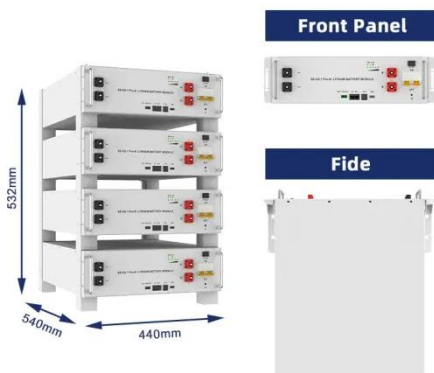

200kWh-241kWh High Voltage Lithium Battery Energy Storage ...

BSLBATT ESS-GRID Cabinet Series is an industrial and commercial energy storage system available in capacities of 200kWh, 215kWh, 225kWh, and 245kWh. It offers peak shaving, energy backup, ...