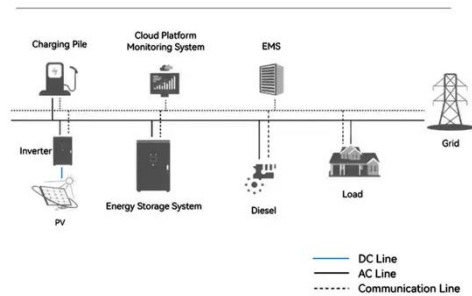

Our systems are specifically designed for battery platforms below 100V, making them ideal for electric motorcycles,

50KW modular power converter

freight tricycles, and low-speed multi-purpose vehicles.

Efficient Battery Swap Stations for EVs, E-bikes, and E-scooters

Discover advanced battery swap stations for electric vehicles (EVs), e-bikes, and e-scooters. Our smart charging and swapping solutions offer fast, efficient, and eco-friendly battery exchange, ...

System Topology