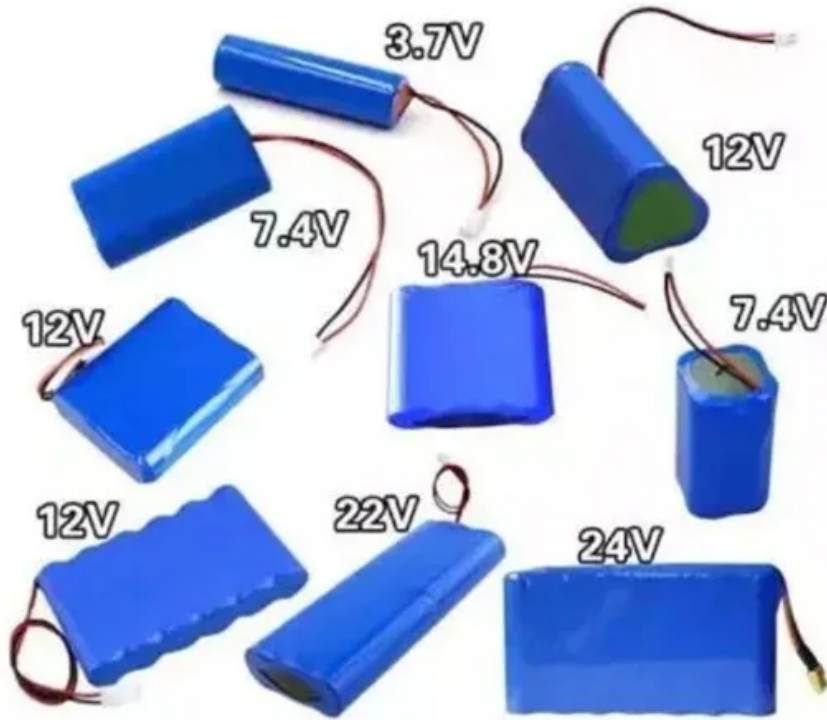

Revit photovoltaic panel model