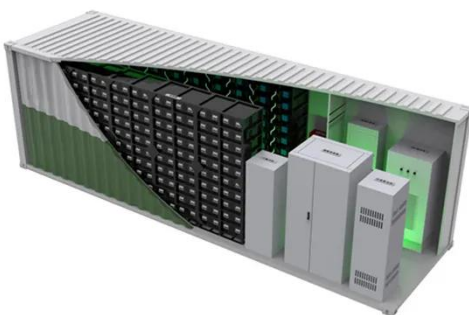

Portable Battery Pack for Rent in Iceland

Portable Battery Charger for rent in Iceland. The Vango Powerbank is the first of its kind, it gives the users the ability to take a power source anywhere whether it be for camping or even home use. The ...

Reykjavik Energy Storage Battery