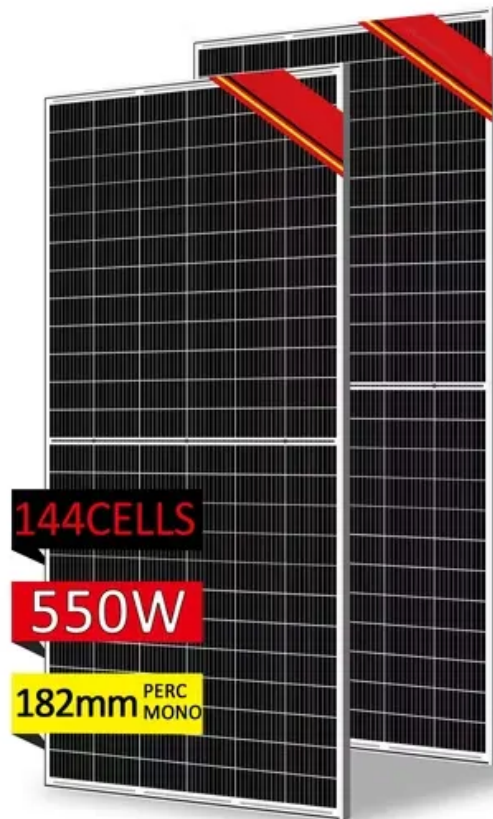

Reykjavik battery pack

Reykjavik battery pack

Hleðslubanki POWER PACK 520

The POWER PACK 520 is a portable power station that combines a Lithium-Ion battery and a Pure Sine Wave (PSW) converter to recharge or power all types of electronic devices.