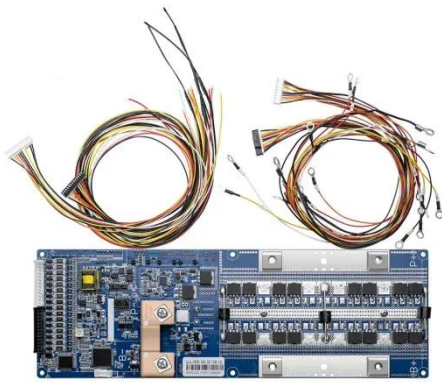

✓ BRAND NEW ORIGINAL

✓ HIGH-EFFICIENCY

ROYU Electrical Devices - RICHWORLD Electrical & Industrial

...

CEBU CITY 6000 PH.

Royu - Starmark Ph

ROYU WIRES AND DEVICES (ROYU Authorized Dealer/Supplier/Distributor)
ROYU BREAKERS: MINI CIRCUIT BREAKER. CIRCUIT BREAKER BOLT-ON:

ROYU Electrical

ROYU Electrical Devices , Must-haves of a Multi-tasker , Can't Have Enough? 89K views

ROYU CIRCUIT BREAKER (RSB)

Protects the electrical circuit from damage caused by overload electricity or short circuit. Once it detects a problem it automatically trips and cuts off the power.