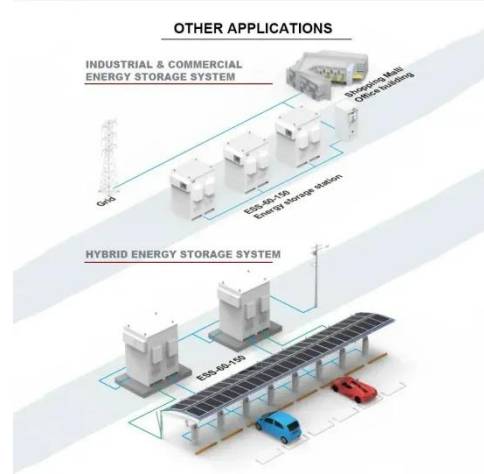

Explore ROYU's full range of electrical products, designed for reliability, safety, and everyday use.

Battery String-S224

- 1C Charge/Discharge
- Easy configuration and maintenance
- Power supply can be single battery string or parallel battery strings

Royu - Starmark Ph

ROYU WIRES AND DEVICES (ROYU Authorized Dealer/Supplier/Distributor)
ROYU BREAKERS: MINI CIRCUIT BREAKER. CIRCUIT BREAKER BOLT-ON:

ROYU MINI CIRCUIT BREAKER PLUG-IN (20A, 30A, ...

Power demanding applications! Royu mini circuit breaker handles 20A, 30A, or 60A with 220V. Secure bolt-on connection & screw terminals for safe installation