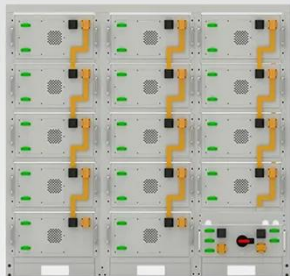

Explore ROYU's full range of electrical products, designed for reliability, safety, and everyday use.

Battery String-S224

- 1C Charge/Discharge
- Easy configuration and maintenance
- Power supply can be single battery string or parallel battery strings

Royu - Starmark Ph

ROYU WIRES AND DEVICES (ROYU Authorized Dealer/Supplier/Distributor)
ROYU BREAKERS: MINI CIRCUIT BREAKER. CIRCUIT BREAKER BOLT-ON:

ROYU MINI CIRCUIT BREAKER PLUG-IN (20A, 30A, ...

Power demanding applications! Royu mini circuit breaker handles 20A, 30A, or 60A with 220V. Secure bolt-on connection & screw terminals for safe installation