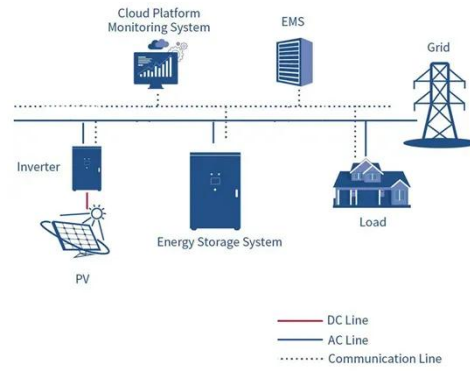

bolt-on connection & screw terminals for safe installation

Contact Us

For catalog requests, pricing, or partnerships, please visit:
<https://scelto.co.za>