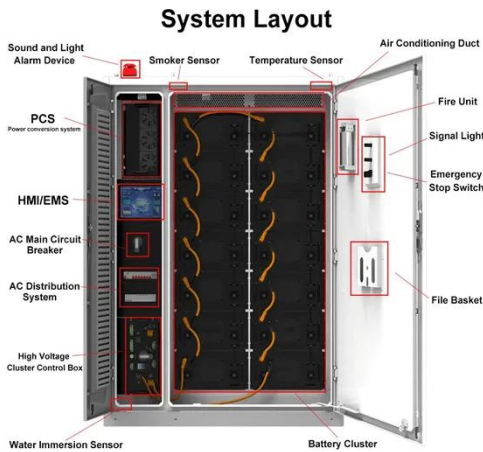

Royu circuit breaker for sale in Dubai

Scooter battery

The battery is installed in the pedal

Built-in battery in car beam

The battery is installed in the car beam

Pack the battery in the box

This the battery installation box, replace the battery core without changing the shell

Ebike battery

Royu circuit breaker for sale in Dubai

ROYU BOLT-ON CIRCUIT BREAKER (RCBB) - Buildwell Depot

APPLICATION Protects the electrical circuit from damage caused by overload electricity or short circuit. Once it detects a problem it automatically trips and cuts off the power. Dimension: L x W x H (8.5cm ...

Royu Circuit Breaker

Royu Circuit Breakers offer a range of safety breakers with various amperage ratings, from 15A to 100A, suitable for different electrical applications. These circuit breakers come in two types: Plug-In and ...