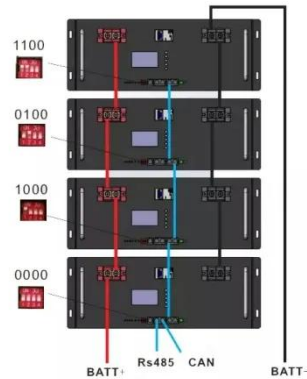

Explore high voltage battery packs, wall mounted lithium batteries, and ESS cabinets from Hoenergy -- your 2025 Global Tier 1 Energy Storage Provider.

Welcome to BMS California

We can go with a monoclonal antibody biologic. We can have a protein degrader, a cell therapy. When you have all these modalities of treatment available to match to the right patient, I think it's going to ...

Battery Management Embedded Software Engineer

Posted 12:45:33 AM. Embedded Software Engineer - BMS (Battery Management System) San Diego (Carlsbad), CA , Engineering...See this and similar jobs on LinkedIn.