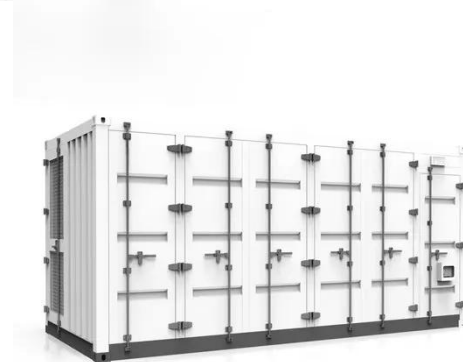

Future-Proofing Telecom Networks with Advanced Outdoor Cabinets

Learn how advanced outdoor telecom cabinets enable future-proof networks by supporting evolving technologies, modular upgrades, and scalable infrastructure deployment.