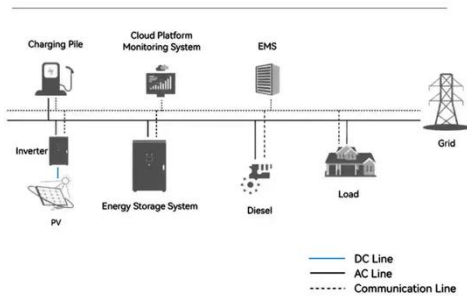

STATION IN SEOUL - WALL ...

This article establishes a full life cycle cost and benefit model for independent energy storage power stations based on relevant policies, current status of the power system, and trading rules of the ...

System Topology